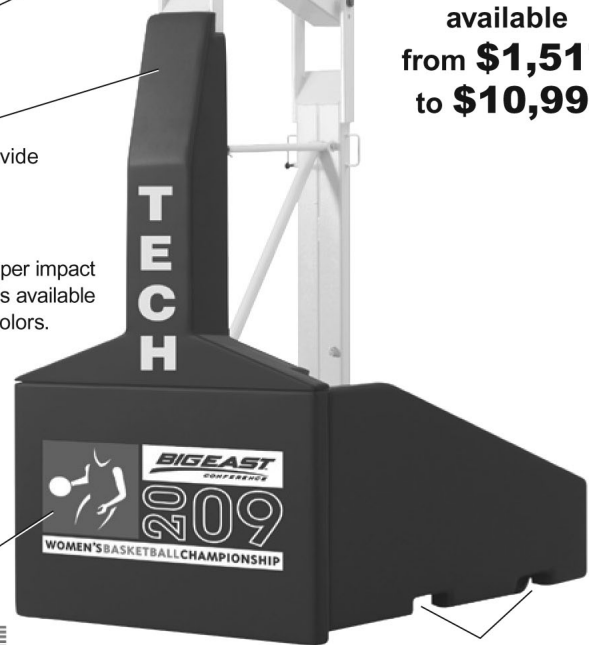

Patented "Dunk Proof" Glass Backboard

with full-perimeter aluminum frame eliminates broken backboards. The world's only glass-free, direct-mount system, the rim attaches to a metal plate which is connected to the main beam. All stress is transferred directly to the main beam, not the glass. Patent #6053826

Exclusive Pro-Action™ 180 Adjustable Rim

is the only multi-directional breakaway rim with an adjustable positive locking mechanism for the most consistent rebounds.

Sets up in 5 seconds or less!
The Spring Assisted Mechanism and patented Dynamic Sub Frame simultaneously lift, position and balance the goal at precise playing height in one easy movement. Patent #5628508

Power Beam

constructed with 6" square, high-tensile-strength steel provides optimum rigidity and strength.

Lifetime Maintenance-Free

self-lubricating pivot bearings.

Heavy-Duty Vertical Support

structures with streamlined profile provide fans with a clear view of the action.

Quick-Set™ Goal Height

feature permits easy rim height adjustment while the goal is locked in the game position.

Multi-Color Custom Graphics

available at extra cost.

Made in the U.S.A.

12 Models
available
from **\$1,517**
to **\$10,995**